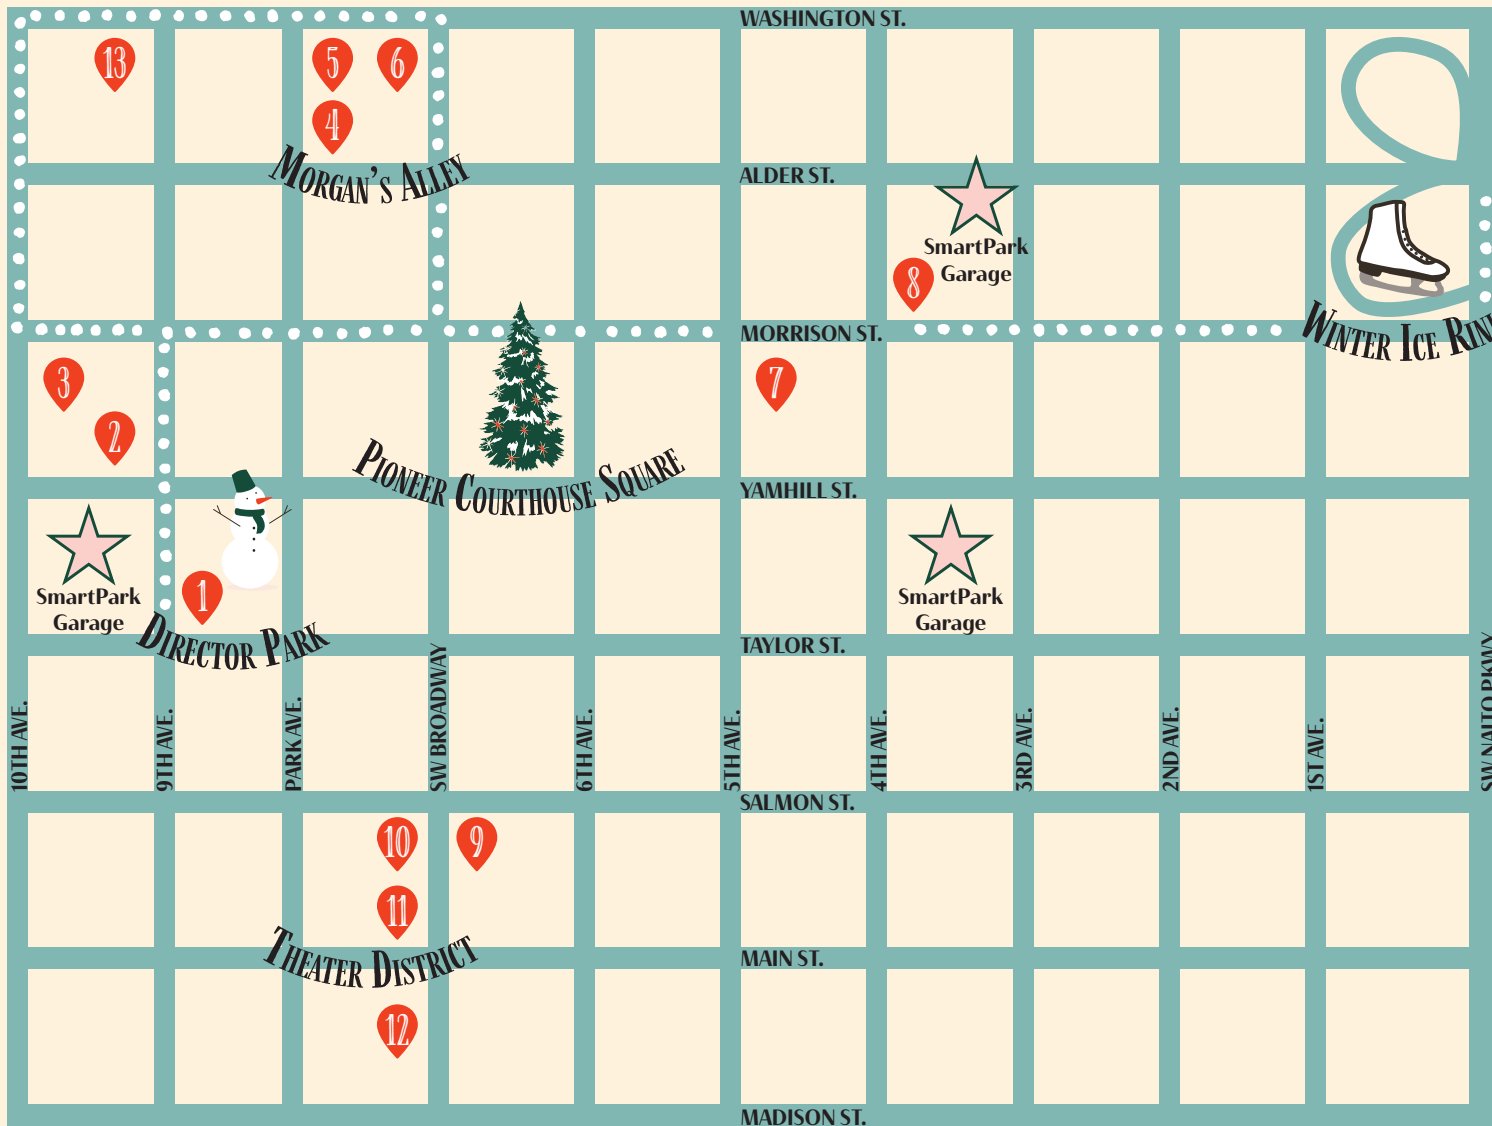

# Explore Downtown!

1. **Mike Bennett's Holiday Shop**  
815 SW Park Ave
2. **Black Santa PDX**  
730 SW 10th Ave, Suite 108
3. **House of Veracruz**  
730 SW 10th Ave, Suite 107
4. **Newks Hot Sauce**  
720 SW Washington St, Suite 103
5. **Portland Indigenous Marketplace**  
720 SW Washington St, Suite 740
6. **Bentley Fleurs**  
720 SW Washington St, Suite 104
7. **Ceramics Northwest**  
700 SW 5th Ave, Suite 1200
8. **Sinister Coffee and Creamery**  
301 SW Morrison
9. **The Judy (NW Children's Theater)**  
1000 SW Broadway
10. **Heathman Hotel**  
1001 SW Broadway
11. **Arlene Schnitzer Concert Hall**  
1037 SW Broadway
12. **Dolores Winningstad Theatre**  
1111 SW Broadway
13. **The Ritz-Carlton**  
900 SW Washington St