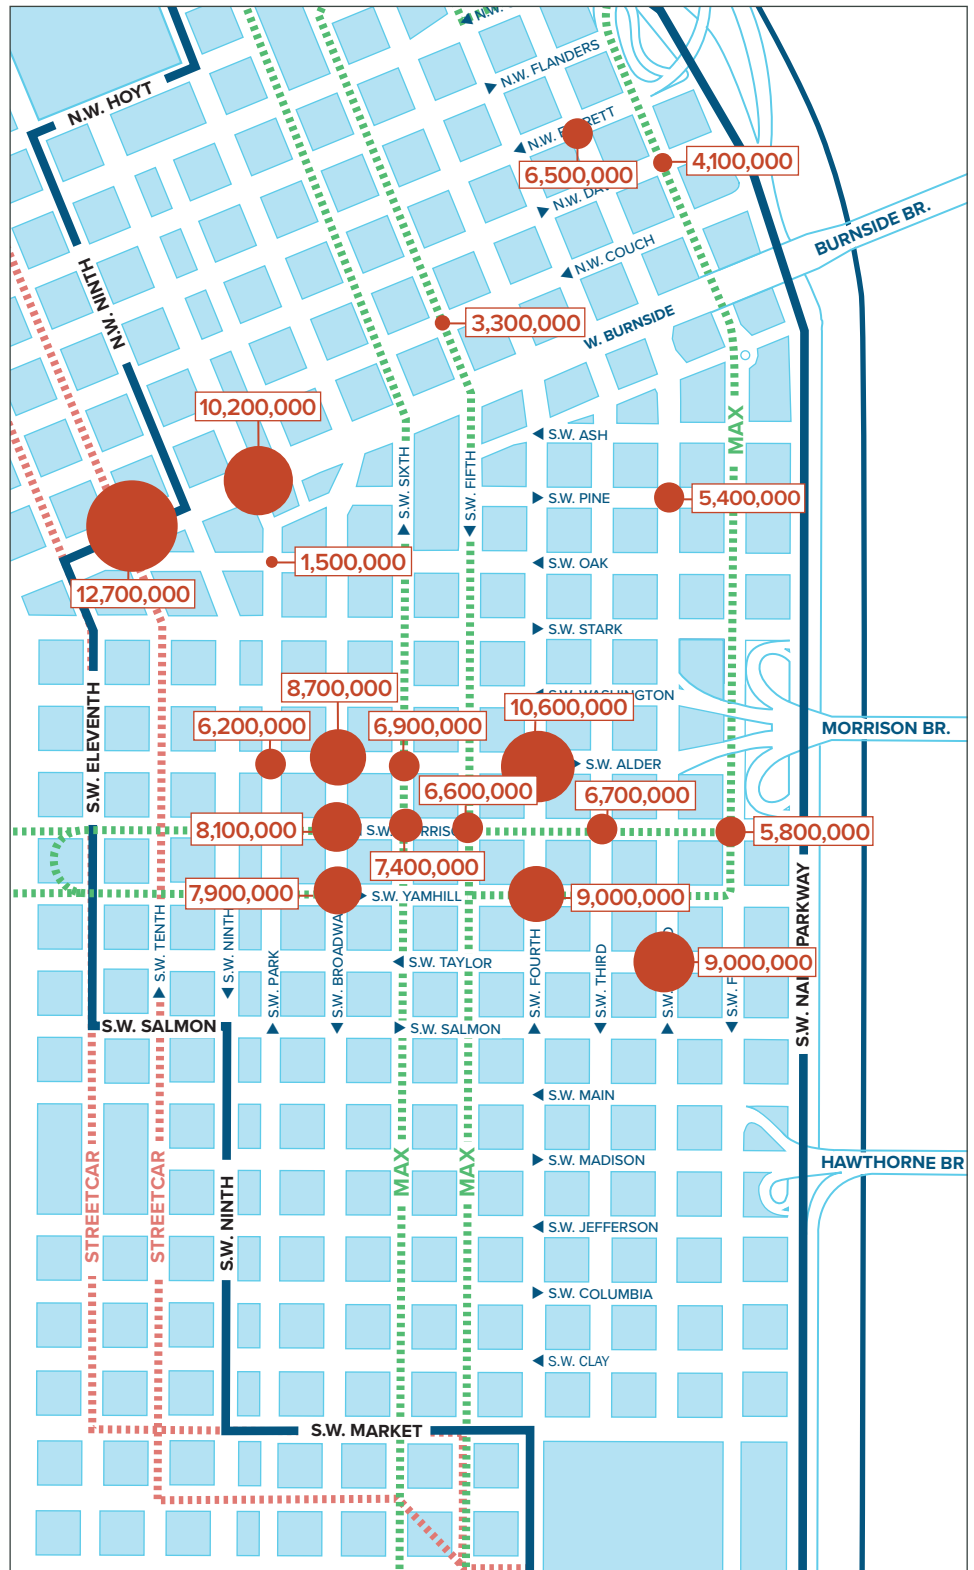

December 2023

PEDESTRIAN COUNT INTERSECTION MAP

© 2023 Downtown Clean & Safe. This document shall not be used for any other purpose without the express written consent of Downtown Portland Clean & Safe.

* Numerical values on map indicate total number of visitors counted in the intersection from January-December 2023.

For more info visit: DowntownPortland.org/research-reports/