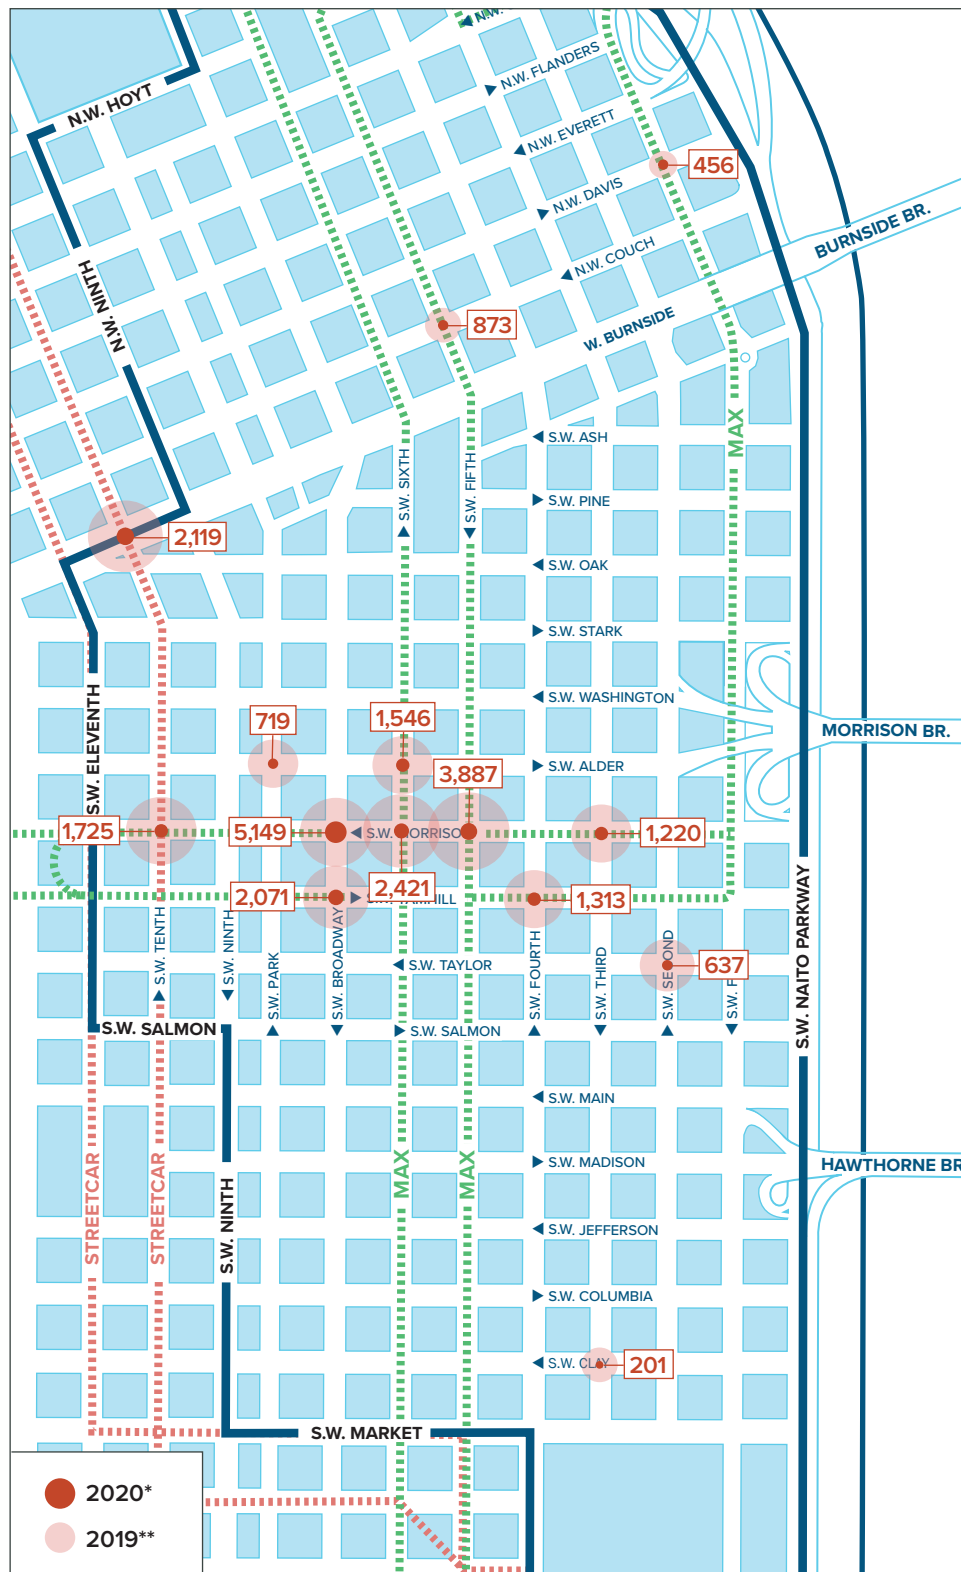

DOWN TOWN

PORTLAND CLEAN & SAFE

2020 December

PEDESTRIAN COUNT MAP

© 2020 Downtown Clean & Safe. This document shall not be used for any other purpose without the express written consent of Downtown Portland Clean & Safe.

* Numerical values on map indicate total number of pedestrians counted in the intersection in a 12-hour period, Dec. 10, 11 or 12, 2020.

**2020 counts were on average 82% less than 2019 counts, for more info visit: DowntownPortland.org/research-reports/